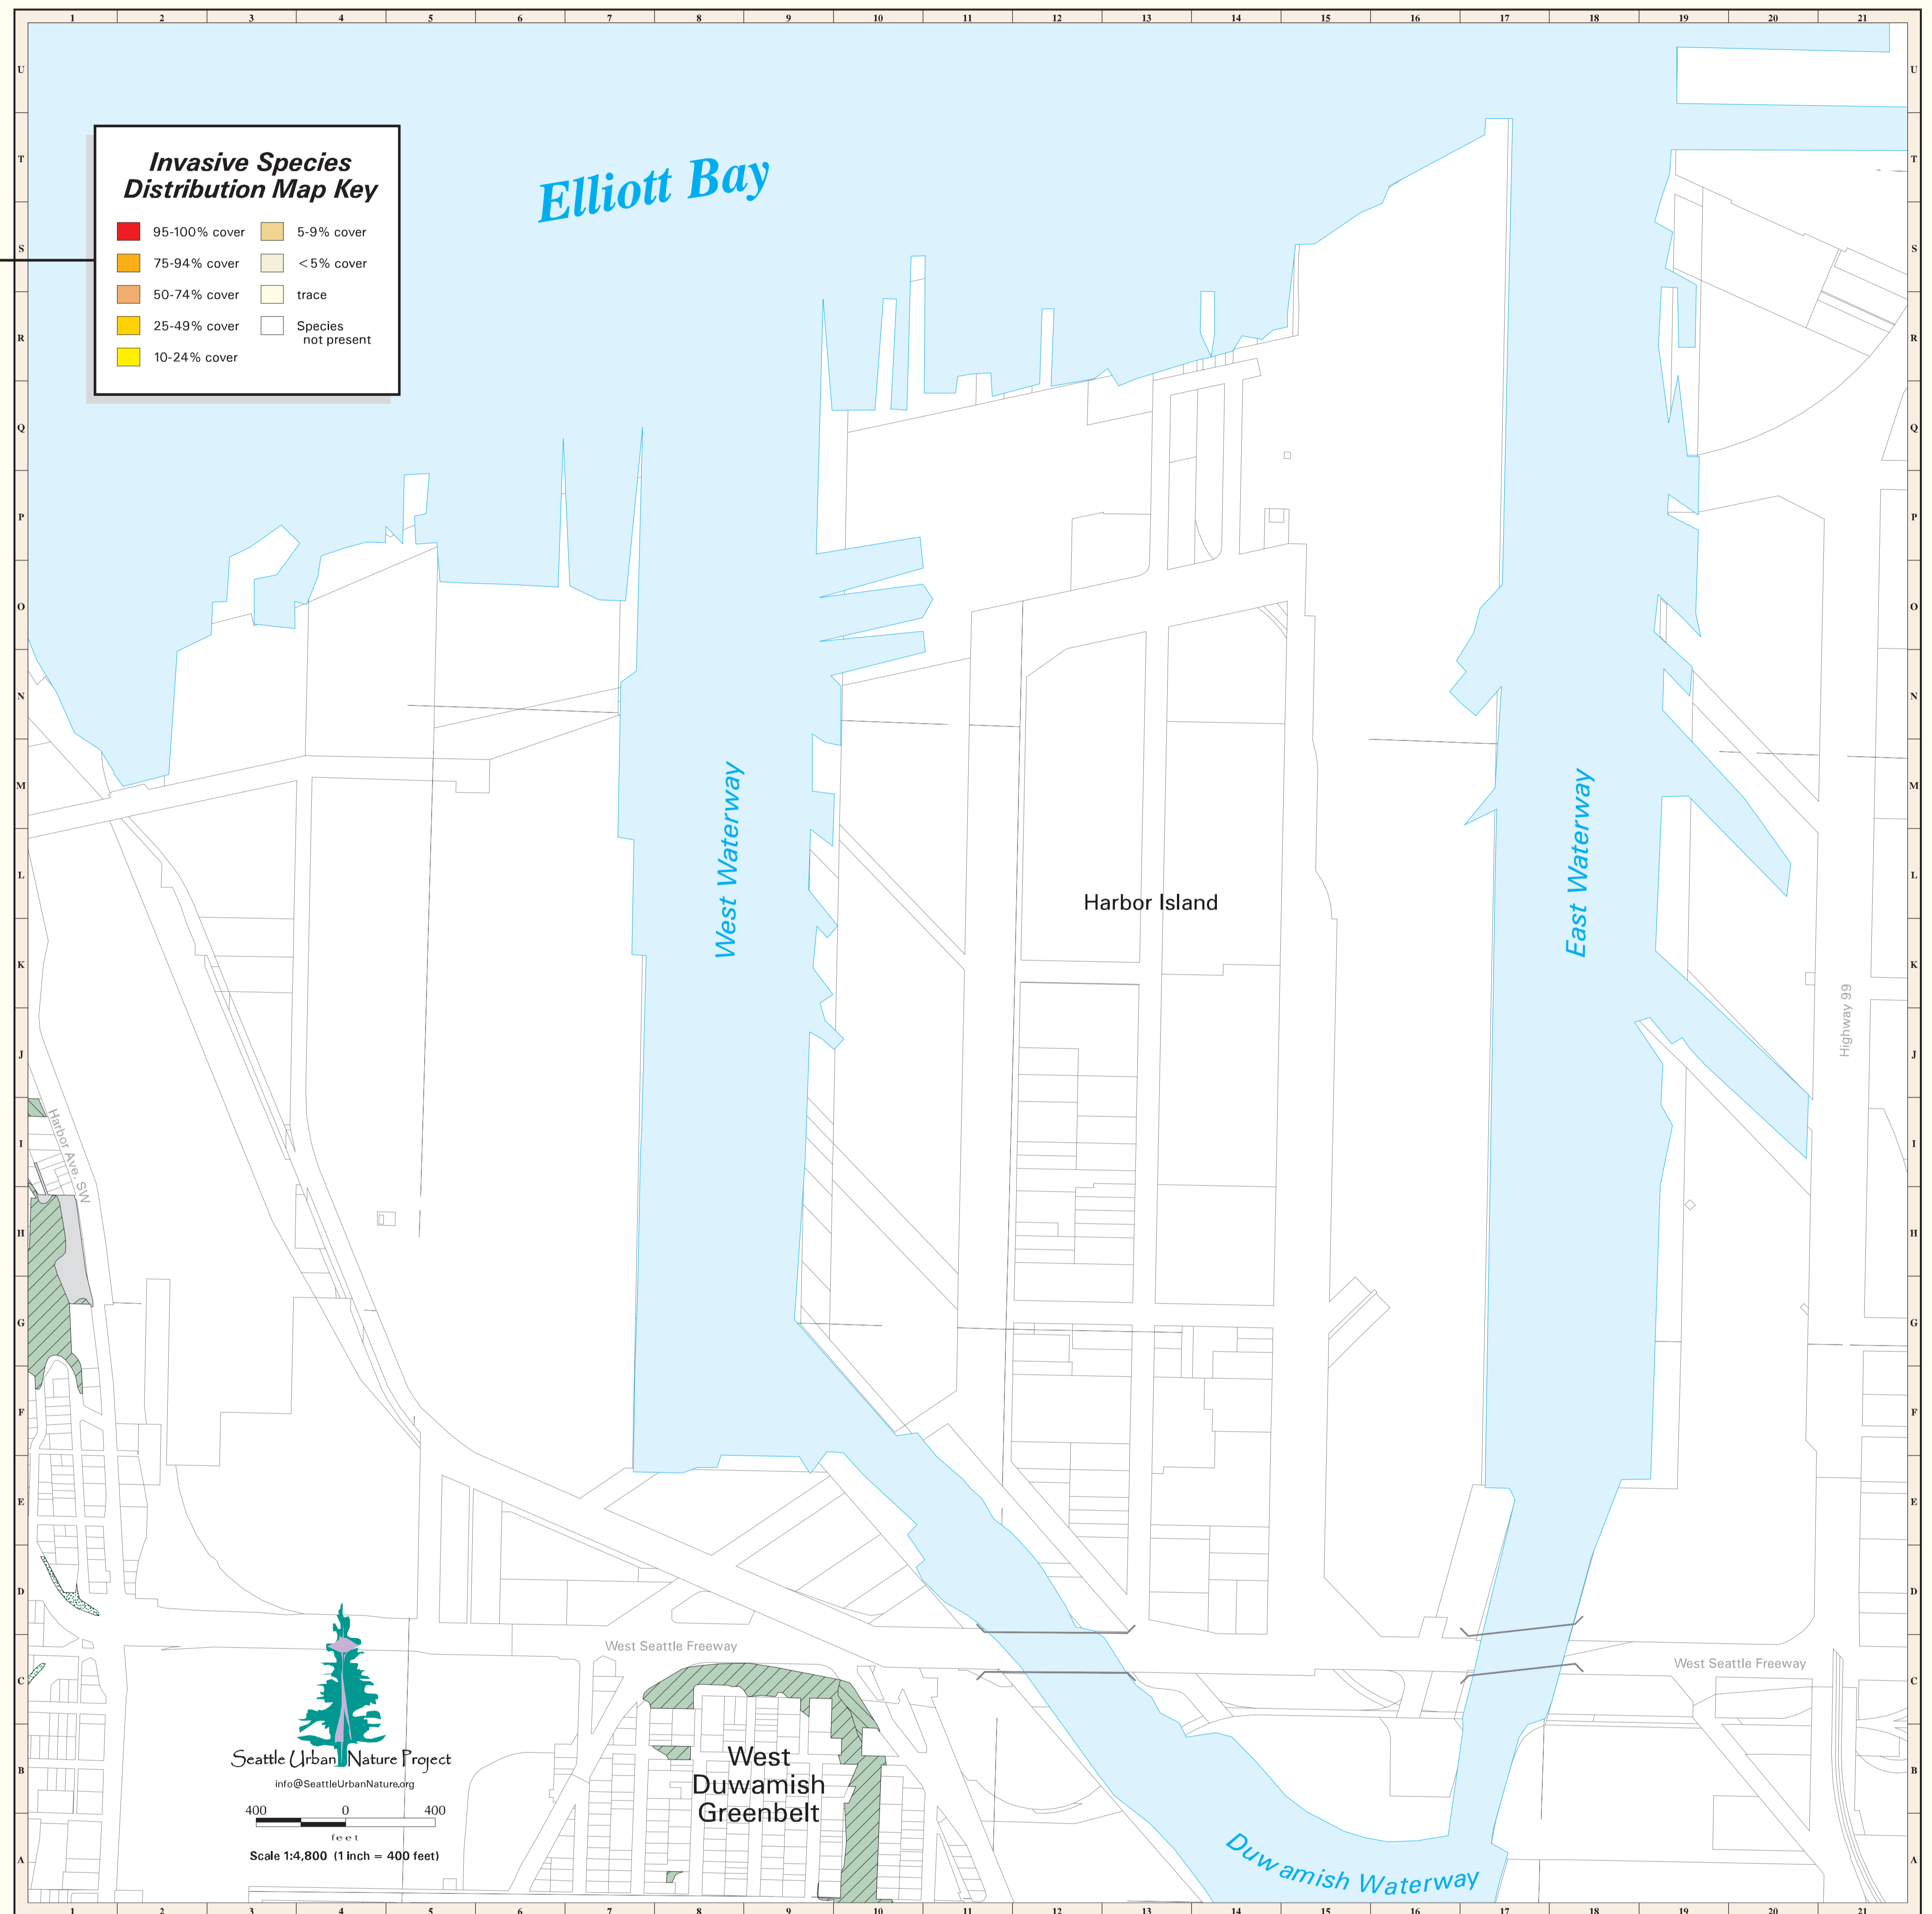

Harbor Island & Vicinity

Habitats on Seattle Public Lands - 1st Edition